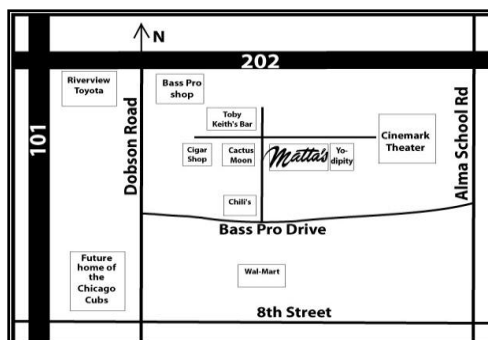

CATERING MENU

(480) 964-TOGO

**MESA RIVERVIEW
THEATER DISTRICT
DINING-DANCING-LIVE MUSIC
SHOPPING-MOVIES**

MIX AND MATCH MINIS

Choose between ground beef Taco Bar, Bean Tostada Bar, Burritos (beans, carne machaca or chicken) Taquitos (carne machaca or chicken), Rolled Tacos or Tamale halves
Order by the dozen \$25.00

CHILAQUILES CASSEROLE

A layered casserole made with crisp corn tortillas, cheddar cheese, chopped onion and topped with Matta's green pepper sauce or red enchilada sauce.

12-15 servings \$45

Add Chicken or Beef \$55